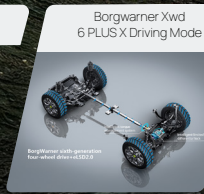

80% Steel Cage Body Structure
and High Density Roof

Features

Borgwarner Xwd
6 PLUS X Driving Mode